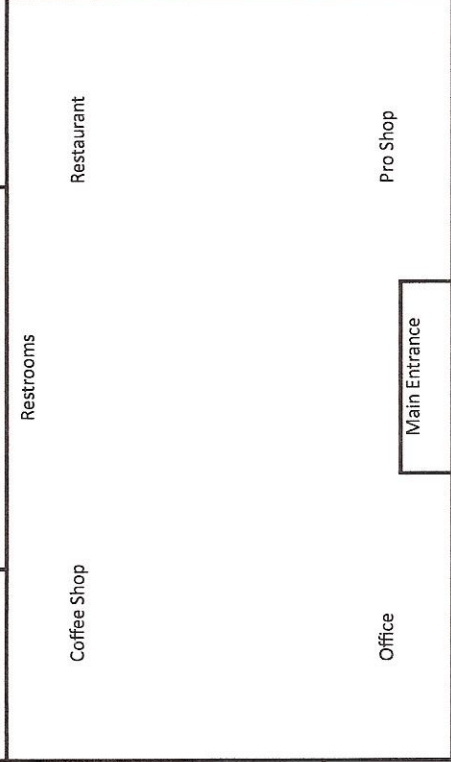

Ultimate Soccer Arenas
Facility Map

Field 2

Field 1

Field 3

Office

Pro Shop

Main Entrance